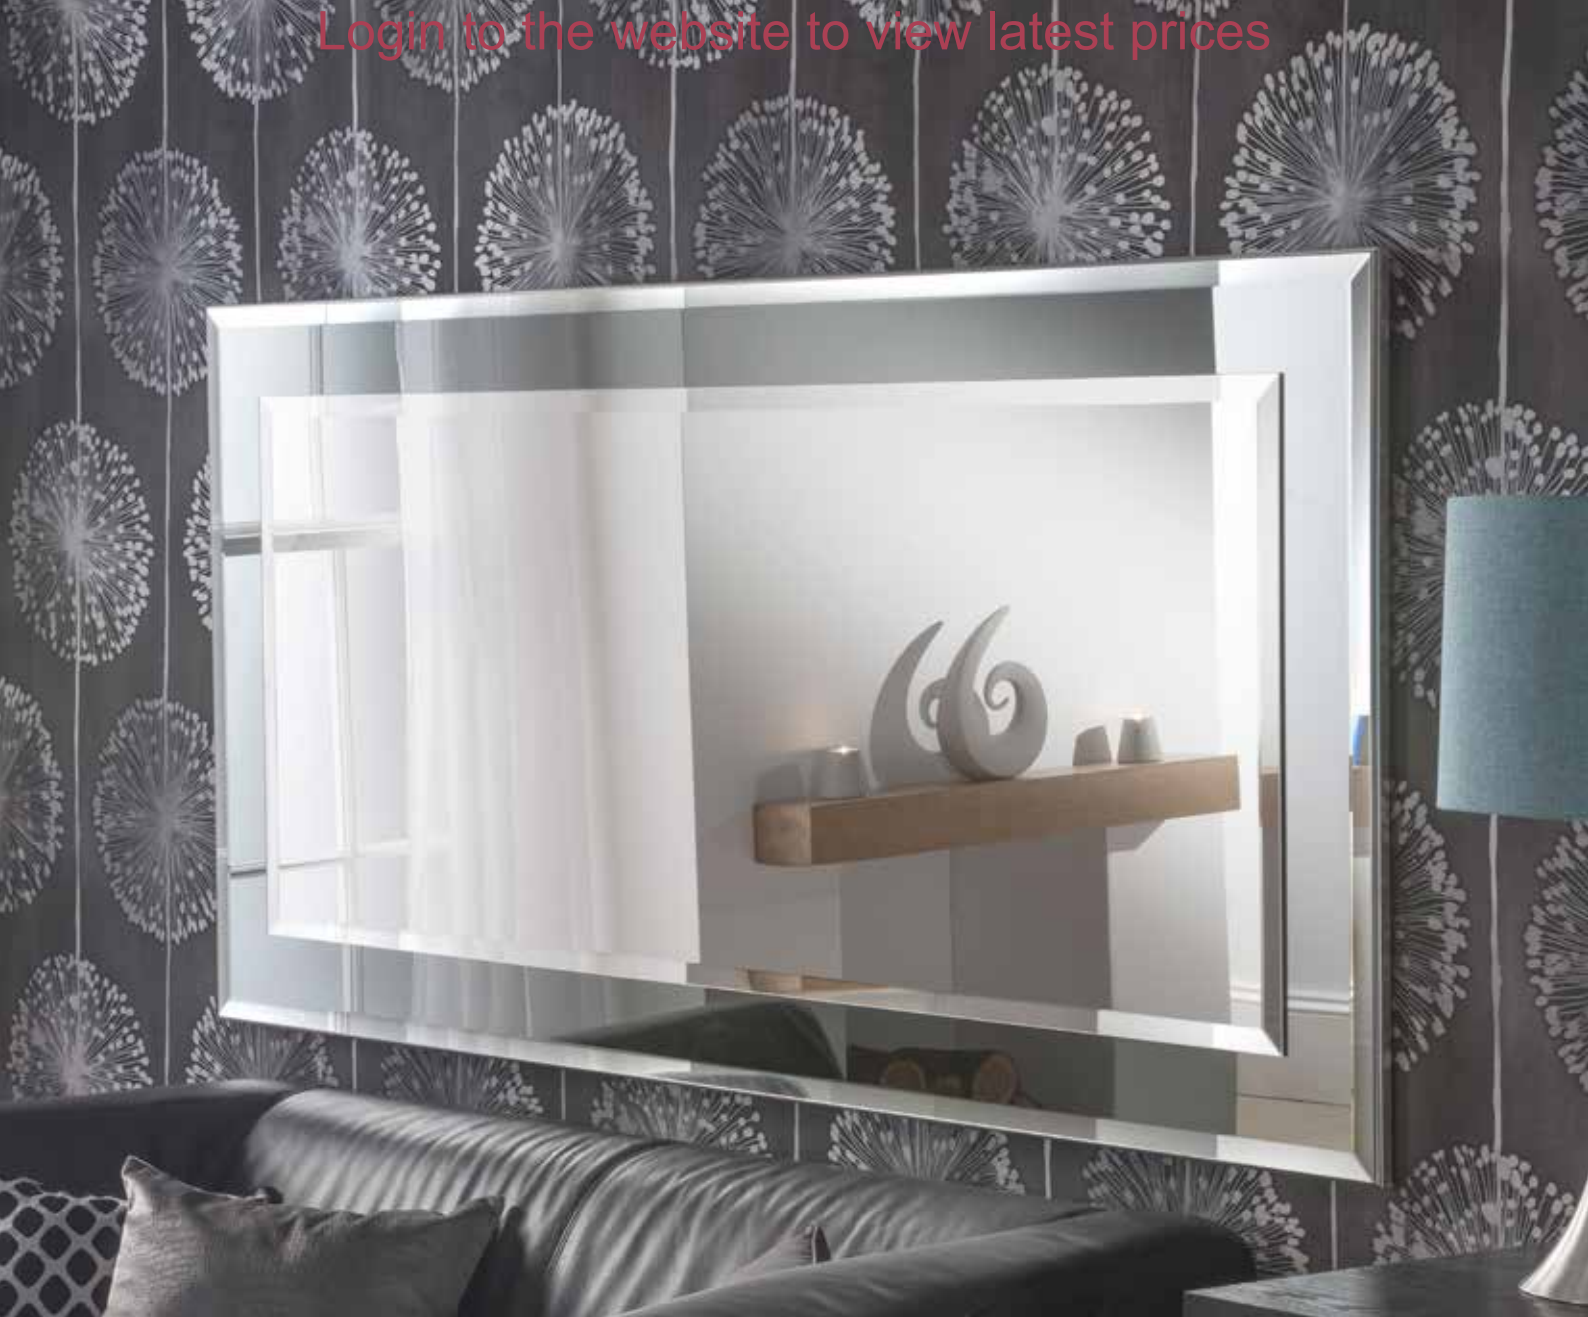

② GNG Grey Circle
80cm Diameter

③ GNG Grey
154cm x 62cm
174cm x 82cm

④ GNG Grey
82cm x 57cm
91cm x 91cm
103cm x 77cm

Price List Page 15

 Made in England

Login to the website to view latest prices

Price List Page 15